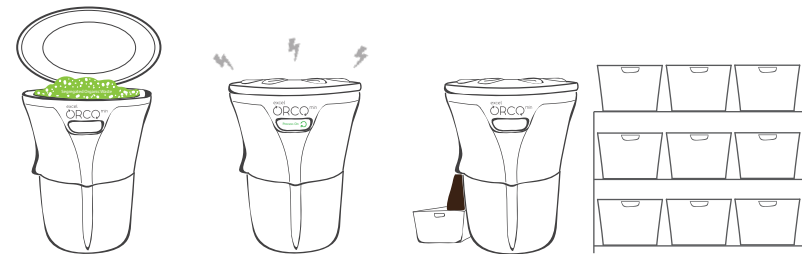

Processing Steps

Available Sizes

Excel ORCO^{min} comes in three different treatment capacities - 25 kg, 50 kg and 75 kg per day